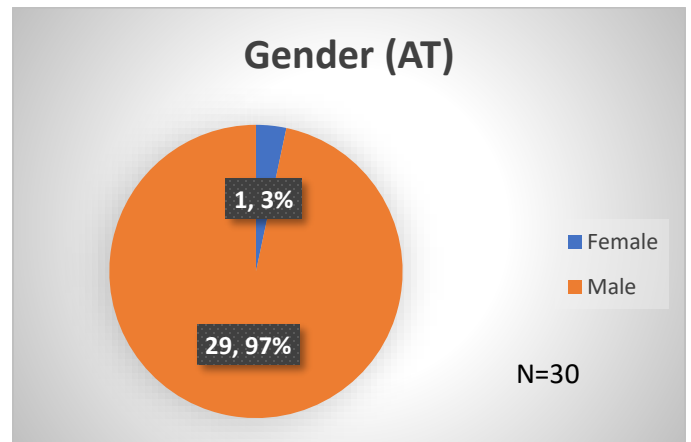

Daily Data Dashboard – March 29, 2024

Demographics for JTDC Population

Friday Morning Midnight Count

Total # of probation Involved youth¹: 1,310

¹ Probation Active: Any youth who is pending sentencing with an active social history, has been formally placed on probation or supervision with Cook County Juvenile Probation on the date of the report.

*Age, Gender and Race for Criminal Court population (N=1) is not represented in this report.

Daily Data Dashboard – March 29, 2024
Demographics for JTDC Population
Friday Morning Midnight Count