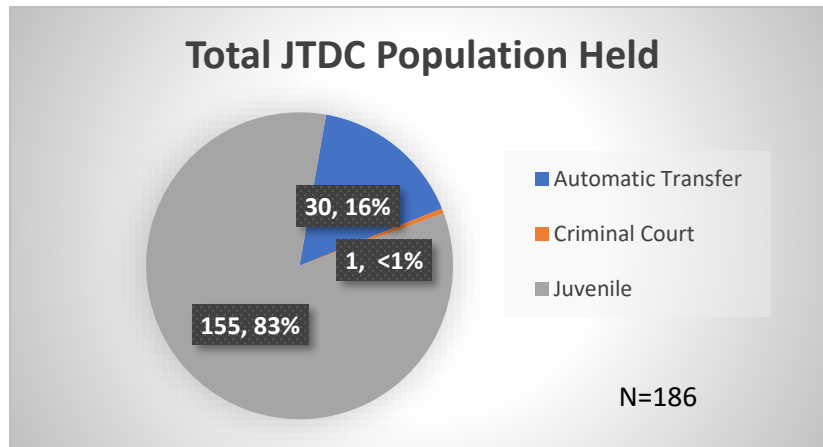

Daily Data Dashboard – March 29, 2024

Demographics for JTDC Population

Friday Morning Midnight Count

Total # of probation Involved youth¹: 1,310

¹ Probation Active: Any youth who is pending sentencing with an active social history, has been formally placed on probation or supervision with Cook County Juvenile Probation on the date of the report.

*Age, Gender and Race for Criminal Court population (N=1) is not represented in this report.

Daily Data Dashboard – March 29, 2024
Demographics for JTDC Population
Friday Morning Midnight Count