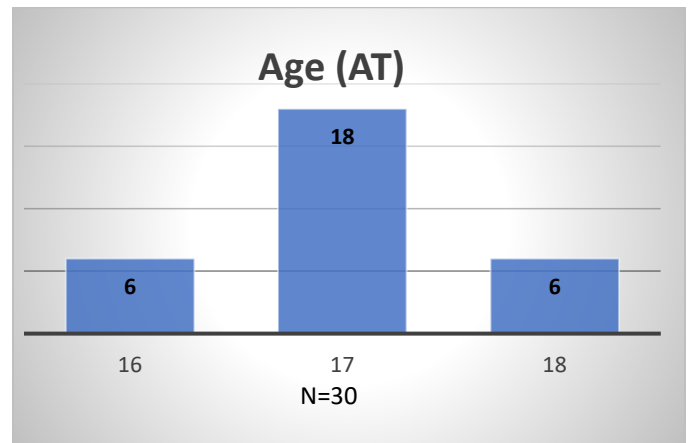

Daily Data Dashboard – March 29, 2024

Demographics for JTDC Population

Friday Morning Midnight Count

Total # of probation Involved youth¹: 1,310

¹ Probation Active: Any youth who is pending sentencing with an active social history, has been formally placed on probation or supervision with Cook County Juvenile Probation on the date of the report.

*Age, Gender and Race for Criminal Court population (N=1) is not represented in this report.

Daily Data Dashboard – March 29, 2024
Demographics for JTDC Population
Friday Morning Midnight Count