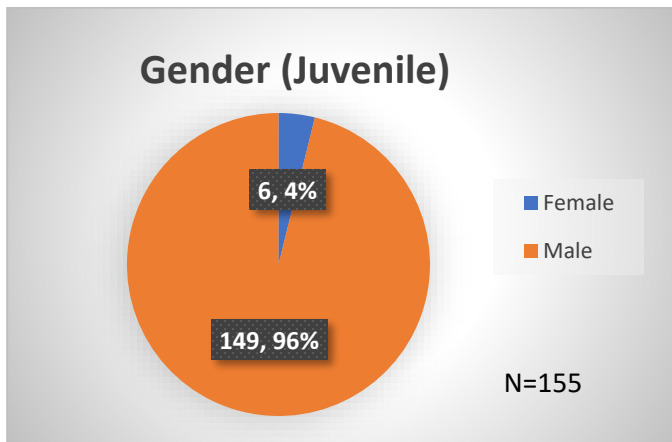

Daily Data Dashboard – March 29, 2024

Demographics for JTDC Population

Friday Morning Midnight Count

Total # of probation Involved youth¹: 1,310

¹ Probation Active: Any youth who is pending sentencing with an active social history, has been formally placed on probation or supervision with Cook County Juvenile Probation on the date of the report.

*Age, Gender and Race for Criminal Court population (N=1) is not represented in this report.

Daily Data Dashboard – March 29, 2024
Demographics for JTDC Population
Friday Morning Midnight Count