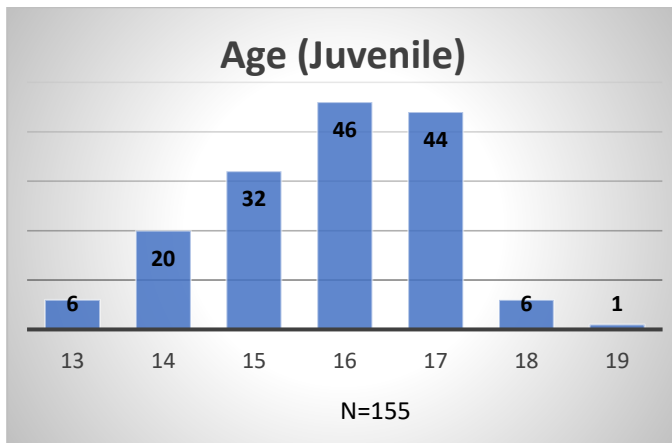

Daily Data Dashboard – March 29, 2024

Demographics for JTDC Population

Friday Morning Midnight Count

Total # of probation Involved youth¹: 1,310

¹ Probation Active: Any youth who is pending sentencing with an active social history, has been formally placed on probation or supervision with Cook County Juvenile Probation on the date of the report.

*Age, Gender and Race for Criminal Court population (N=1) is not represented in this report.

Daily Data Dashboard – March 29, 2024
Demographics for JTDC Population
Friday Morning Midnight Count